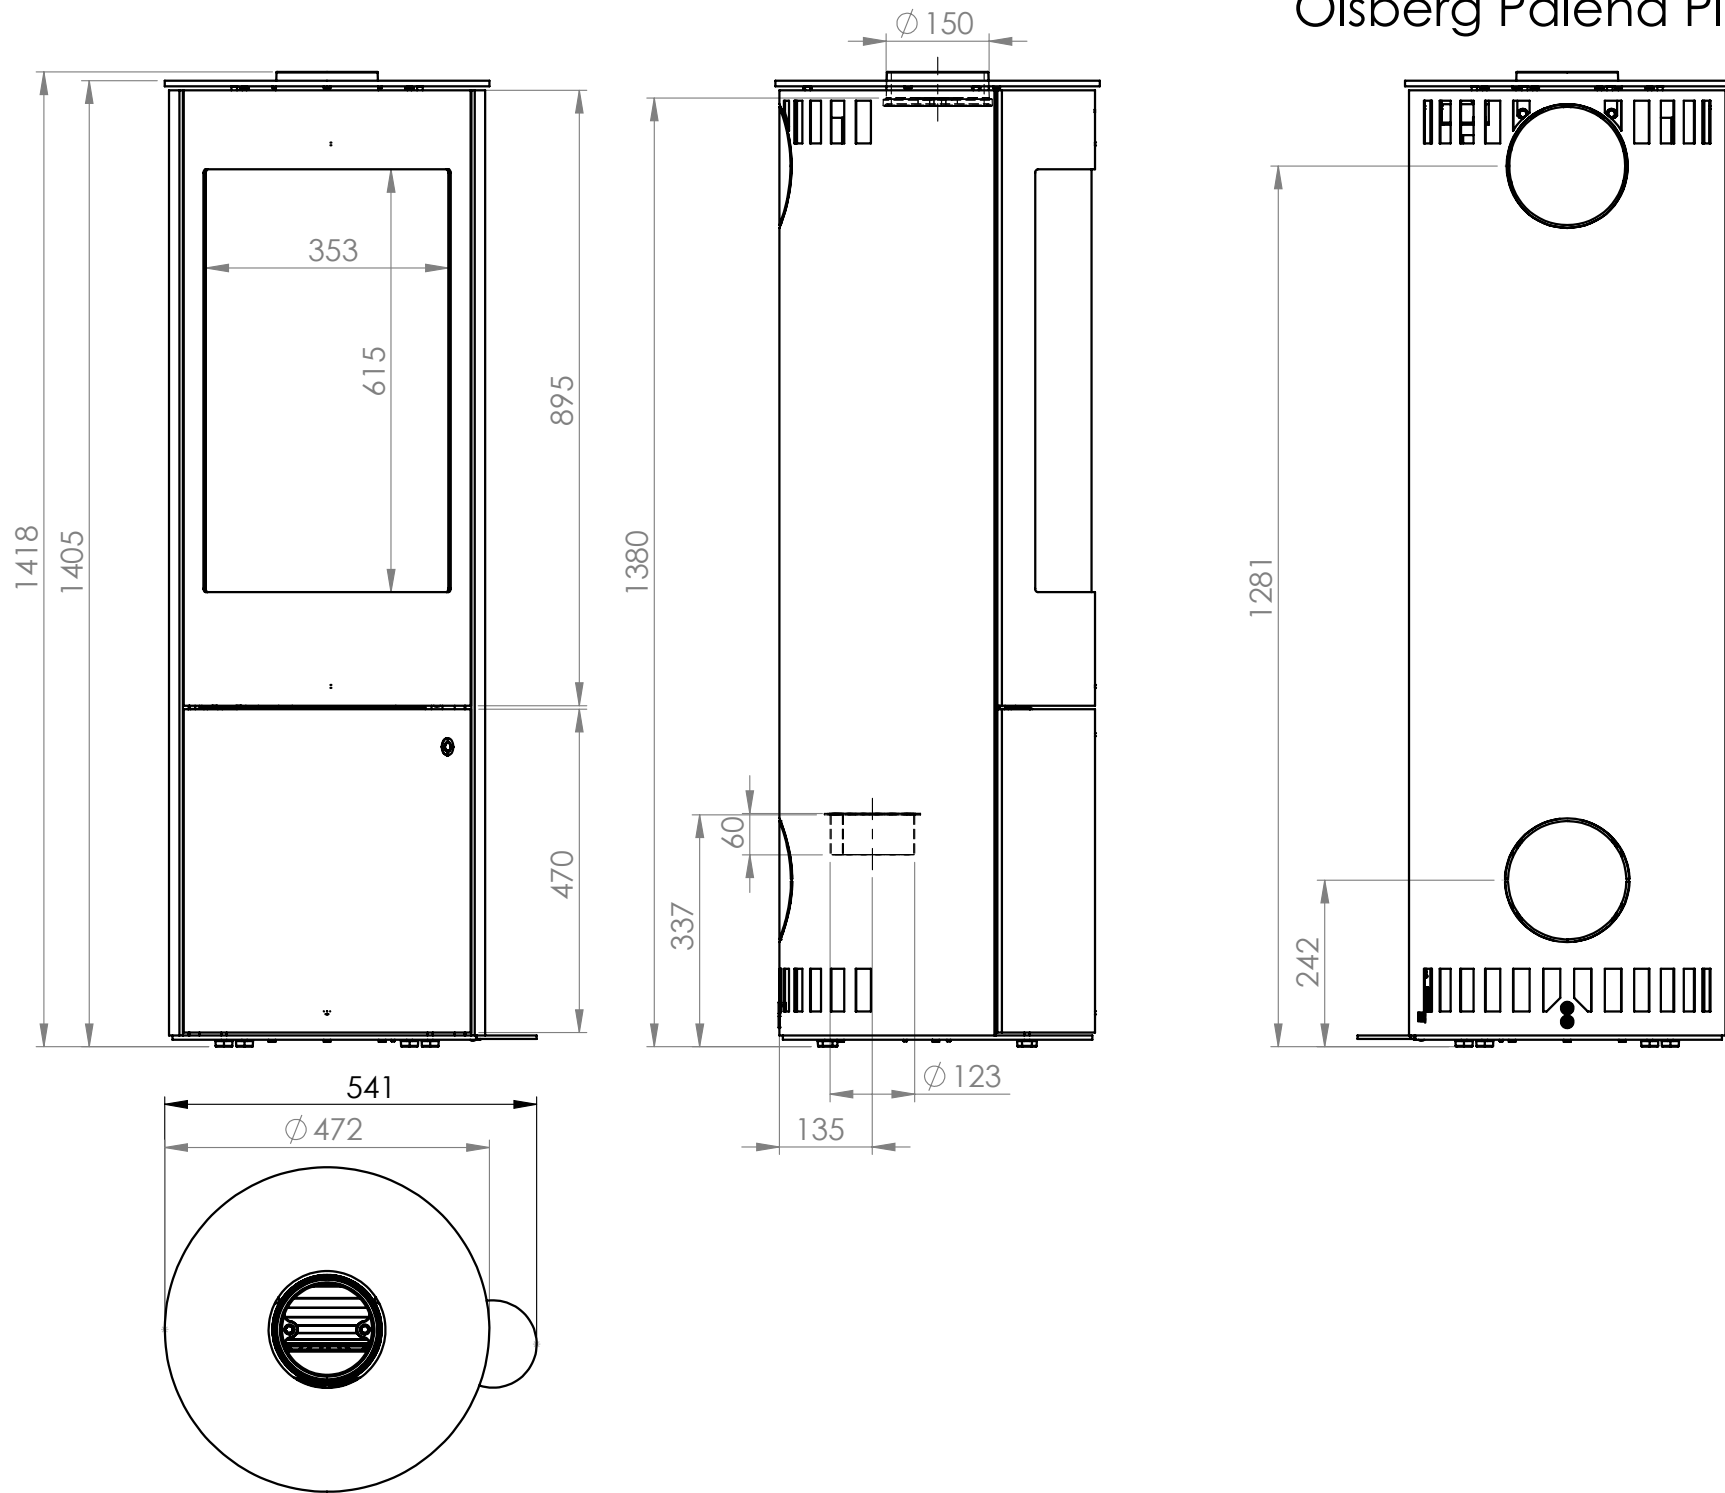

Olsberg Palena Plus Smartdoor

Maße in mm