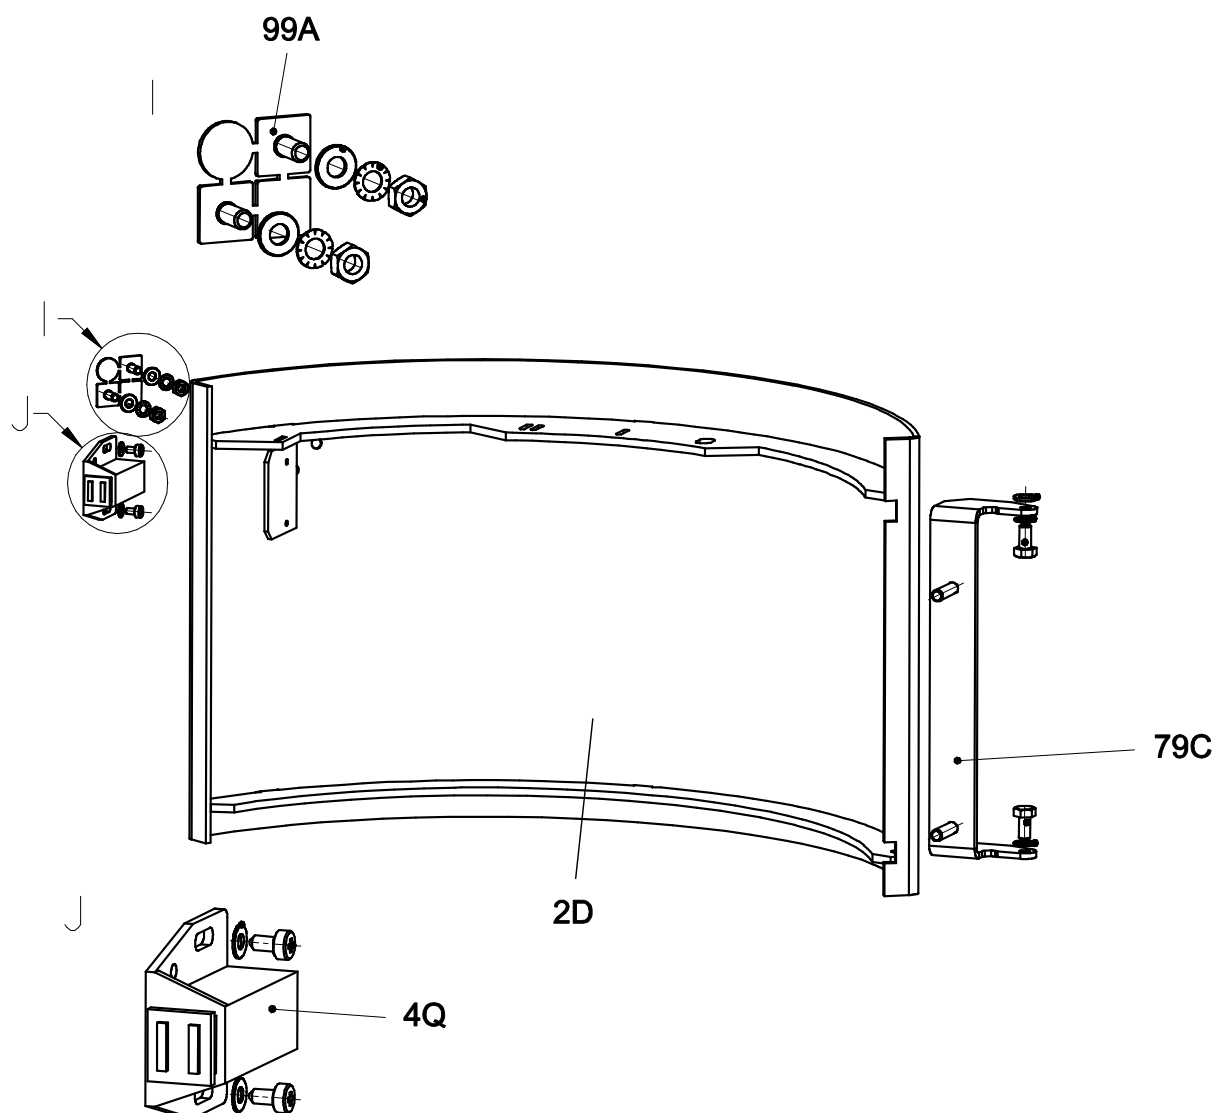

Ersatzteilliste 2371
Spare parts list
Liste de pièces de rechange
Blatt/Page 6 von/of/de 7
04.02.2015

Olsberg Hermann Everken GmbH
Hüttenstraße 38
59939 Olsberg
Telefon 0 29 62 / 8 05-0
Telefax 0 29 62 / 80 51 80

Tenorio PowerSystem Compact

23/6841 Stahl schwarz / Steel black / Acier noir