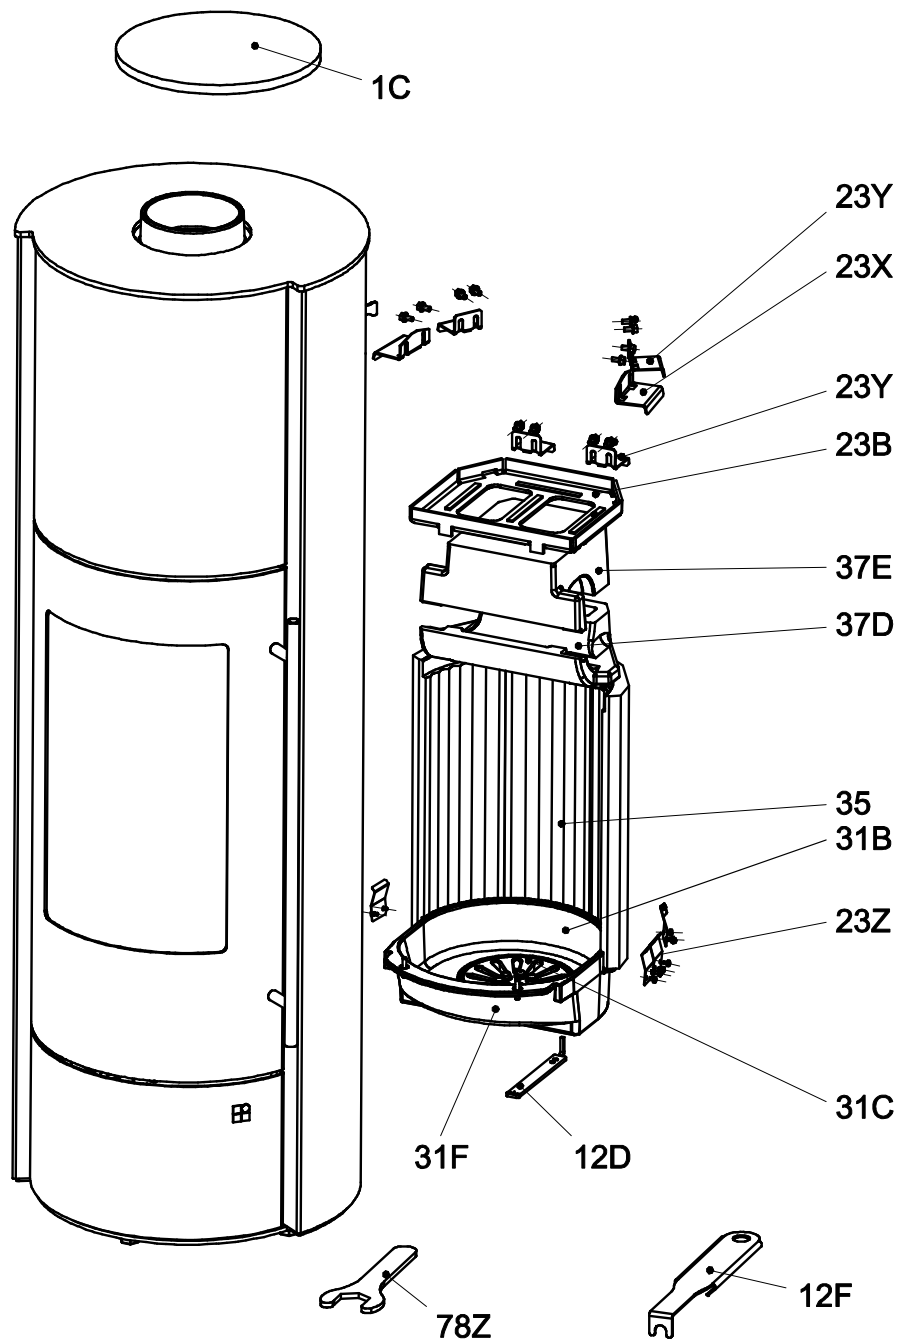

Ersatzteilliste 2371
Spare parts list
Liste de pièces de rechange
Blatt/Page 4 von/of/de 7
04.02.2015

Olsberg

Olsberg Hermann Everken GmbH
Hüttenstraße 38
59939 Olsberg
Telefon 0 29 62 / 8 05-0
Telefax 0 29 62 / 80 51 80

Tenorio PowerSystem Compact

23/6841 Stahl schwarz / Steel black / Acier noir