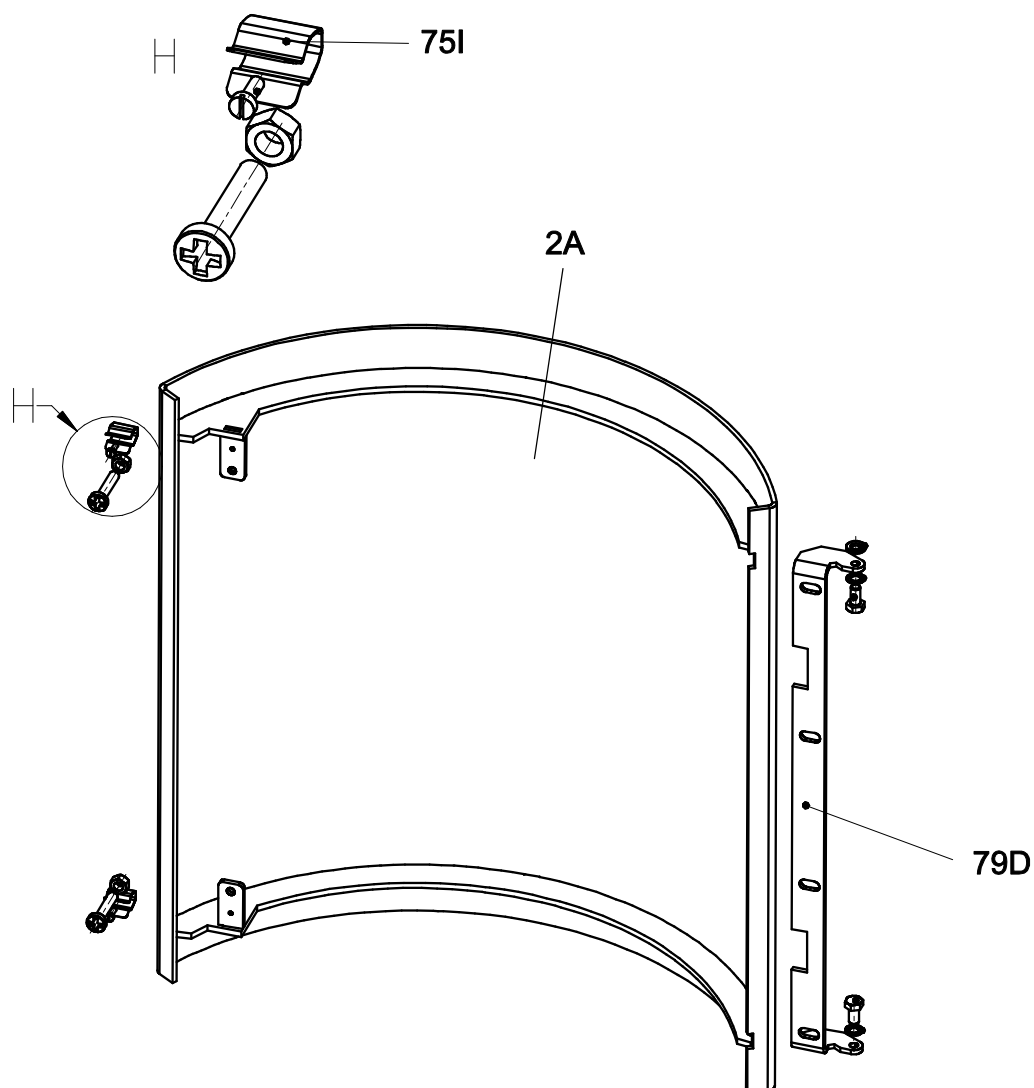

Ersatzteilliste 2371
Spare parts list
Liste de pièces de rechange
Blatt/Page 5 von/of/de 7
04.02.2015

Olsberg

Olsberg Hermann Everken GmbH
Hüttenstraße 38
59939 Olsberg
Telefon 0 29 62 / 8 05-0
Telefax 0 29 62 / 80 51 80

Tenorio PowerSystem Compact

23/6841 Stahl schwarz / Steel black / Acier noir