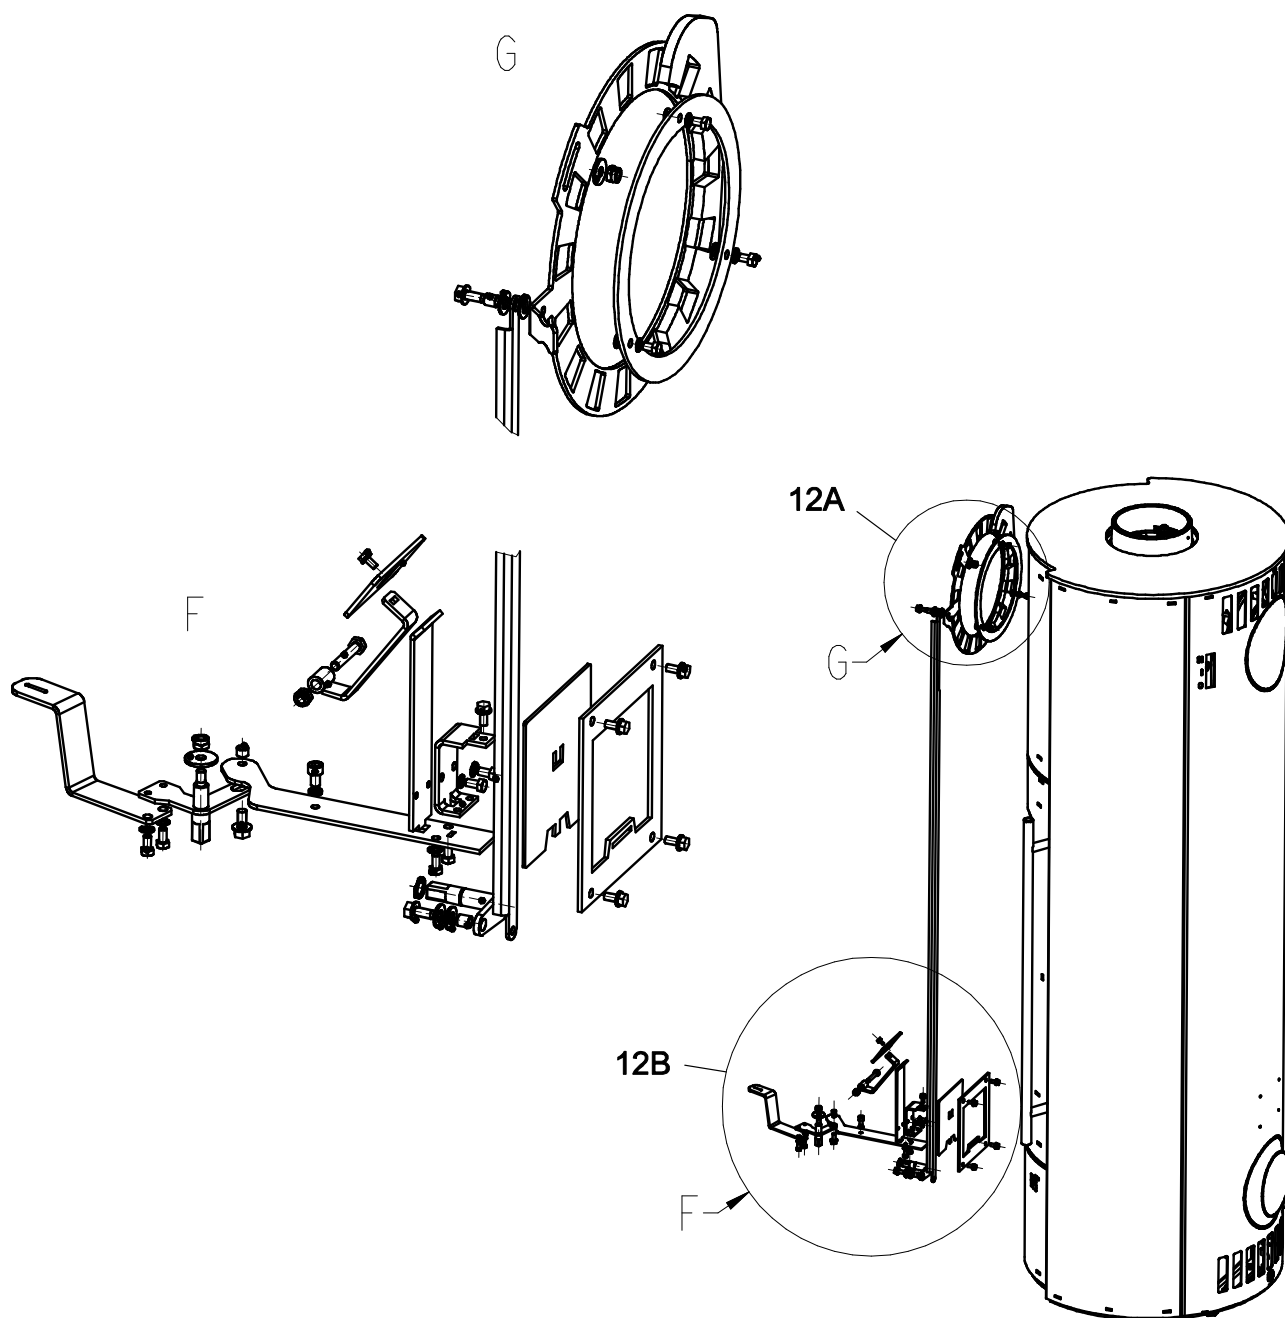

Tenorio PowerSystem Compact

23/6841 Stahl schwarz / Steel black / Acier noir